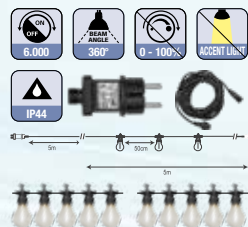

Article No.	97170.806.00
Name	Tahiti
Size(mm)	Ø58x109x10000mm
Bulb	10x A60
Watt	6W
Class	A++
Lumen	11
Transformer	DE, 6W, 24V
LED	10x Softtone Filament
Material	PL

8 719099 221099